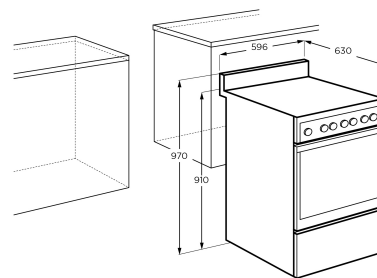

60cm Front Control Freestanding Cooker

WFE614SC, WFE616DSC, WFE646DSC

Product Dimension

Total height (mm) - 970, Total width (mm) - 596, Total depth (mm) - 630